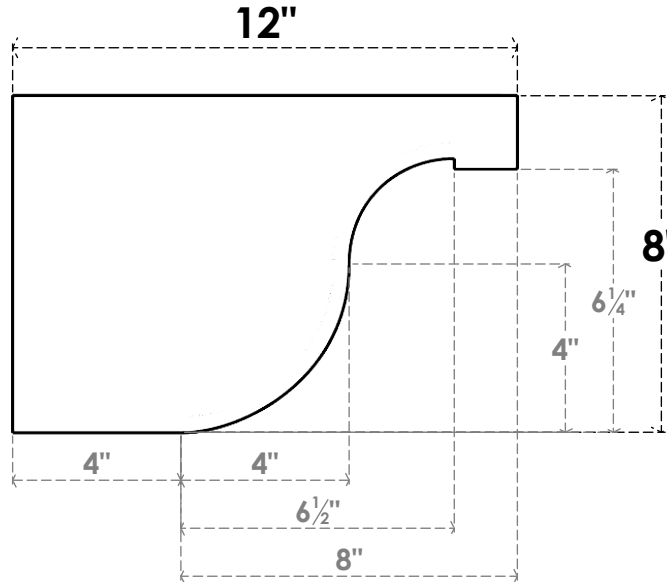

ITEM NUMBER: RFTURO040X08000X12000X008DEL00RCPR

4"W X 8"H X 12"L TIMBERTHANE ROUGH CEDAR DEL MONTE FAUX WOOD OPEN RAFTER TAIL, 8" L END, PRIMED TAN

SIDE PROFILE

FRONT PROFILE

ISOMETRIC

GENERATED DATE : 03/02/2023