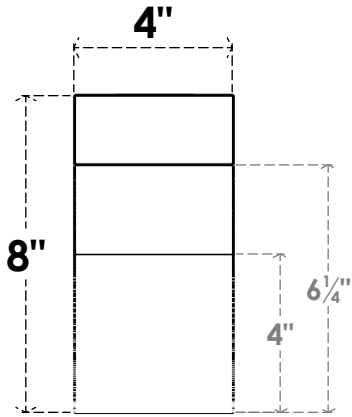

ITEM NUMBER: RFTURO040X08000X12000X008DEL00RCPR

4"W X 8"H X 12"L TIMBERTHANE ROUGH CEDAR DEL MONTE FAUX WOOD OPEN RAFTER TAIL, 8" L END, PRIMED TAN

SIDE PROFILE

FRONT PROFILE

ISOMETRIC

GENERATED DATE : 03/02/2023